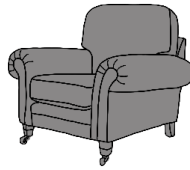

F|F

FINLINE
FURNITURE

LEATHER LOUIS

057 8626219 LAOIS

01 4501122 DUBLIN

021 4360005 CORK

091 705669 GALWAY

info@finlinefurniture.ie

INCHES W 93 D 39 H 39
CM W 237 D 98 H 100

INCHES W 83 D 39 H 39
CM W 211 D 98 H 100

INCHES W 73 D 39 H 39
CM W 186 D 98 H 100

LOMOND	ORGIN	MUSTANG	CHELSEA /CAPRI
€3,385	€3,385	€3,790	€4,110

LOMOND	ORGIN	MUSTANG	CHELSEA /CAPRI
€2,975	€2,975	€3,310	€3,640

LOMOND	ORGIN	MUSTANG	CHELSEA /CAPRI
€2,865	€2,865	€3,200	€3,420

CHAIR

INCHES W 58 D 39 H 39
CM W 147 D 98 H 100

INCHES W 40 D 39 H 39
CM W 101 D 98 H 96

INCHES W 28 D 22 H 15
CM W 72 D 56 H 40

LOMOND	ORGIN	MUSTANG	CHELSEA /CAPRI
€2,620	€2,620	€2,900	€3,035

LOMOND	ORGIN	MUSTANG	CHELSEA /CAPRI
€1,875	€1,875	€2,150	€2,235

LOMOND	ORGIN	MUSTANG	CHELSEA /CAPRI
€770	€770	€830	€830

RECTANGLE BOLSTER/ 17" LEATHER SCATTER

LOMOND	ORGIN	MUSTANG	CHELSEA /CAPRI
€120	€120	€125	€140

20" LEATHER SCATTER

LOMOND	ORGIN	MUSTANG	CHELSEA /CAPRI
€130	€130	€140	€160

1092023

20 YEAR FRAME GUARANTEE

NO SCATTERS WITH LEATHER SOFA

MEDIUM SEAT DENSITY COMES AS STANDARD, A SOFT OR FIRM SEAT OPTION ALSO AVAILABLE UPON REQUEST

SOFA AS STANDARD COMES SELF PIPED

LEG OPTIONS: LIGHT OR DARK FINISH, WITH OR WITHOUT A CASTOR

SIZES CANNOT BE ALTERED ON YOUR LEATHER SOFAS

FEATHER QUILTED SEAT OPTION AVAILABLE (ADDITIONAL COST)

ALL SOFAS & CHAIRS ARE HANDCRAFTED IN OUR FACTORY IN EMO, CO LAOIS. SIZES MAY VARY BY 2-4CM DUE TO THE HANDCRAFTED NATURE OF CONSTRUCTION. PLEASE CHECK ACCESS TO YOUR ROOM TO ENSURE THE SOFA/CHAIR FITS WHEN BEING DELIVERED. PRICES MAY BE SUBJECT TO CHANGE