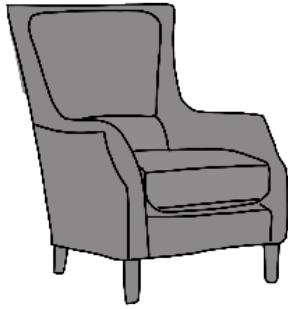

# F|F

FINLINE  
FURNITURE

# HARVARD

057 8626219 LAOIS

01 4501122 DUBLIN

021 4360005 CORK

091 705669 GALWAY

info@finlinefurniture.ie

HARVARD CHAIR

INCHES W 30 D 36 H 39  
CM W 77 D 92 H 100

BRONZE FABRIC	SILVER FABRIC	GOLD FABRIC	PLATINUM FABRIC
€840	€995	€1,185	€1,395

HARVARD FOOTSTOOL

INCHES W 17 D 14 H 13  
CM W 46 D 36 H 37

BRONZE FABRIC	SILVER FABRIC	GOLD FABRIC	PLATINUM FABRIC
€260	€295	€315	€355