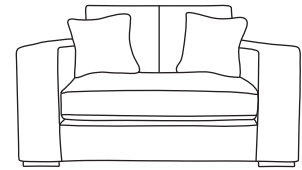

## FURNITURE

# SOFA BEDS

Colorado 5ft Sofa Bed  
CM W234 D99 H86

Bronze	Silver	Gold	Platinum
€1,975	€2,470	€2,920	€3,470

Colorado 4ft 6in Sofa Bed  
CM W213 D99 H86

Bronze	Silver	Gold	Platinum
€1,935	€2,415	€2,795	€3,160

Colorado 3ft Sofa Bed  
CM W171 D99 H86

Bronze	Silver	Gold	Platinum
€1,760	€2,075	€2,360	€2,660

Monroe 5ft Sofa Bed  
CM W214 D99 H99

Bronze	Silver	Gold	Platinum
€2,295	€2,970	€3,450	€3,795

Monroe 4ft 6in Sofa Bed  
CM W197 D99 H99

Mattress  
Length 185 CM  
Thickness 8 CM

PLEASE INFORM SALES STAFF  
IF SOFA BED IS GOING UP THE STAIRS

Our sofas and chairs carry a 20-year frame guarantee. You choose your preferred fabric, leg and finish. "Medium" seat density is standard across the range. Soft and firm seat options are available also. A feather-quilted seat option is available at an additional cost. A high back option is available on most models, as are armcaps and throws and come at an additional cost. \* Fully extended Sofa Bed depth may vary slightly depending on model chosen. Complimentary scatter cushions come as per sketches shown. All pieces are handmade and sizes may vary by approximately 2-4cm. Ensure access to your room is confirmed for seamless delivery.