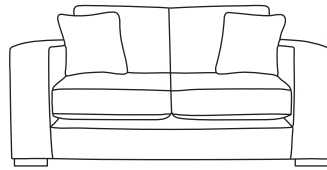

Colorado 4ft 6in Sofa Bed
CM W213 D99 H86

Bronze	Silver	Gold	Platinum
€1,935	€2,415	€2,795	€3,160