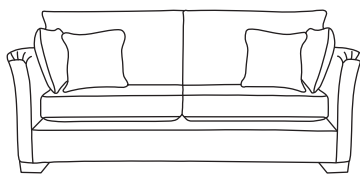

## FURNITURE

# SOFA BEDS

Colorado 5ft Sofa Bed  
CM W234 D99 H86

Bronze	Silver	Gold	Platinum
€1,975	€2,470	€2,920	€3,470

Colorado 4ft 6in Sofa Bed  
CM W213 D99 H86

Bronze	Silver	Gold	Platinum
€1,935	€2,415	€2,795	€3,160

Colorado 3ft Sofa Bed  
CM W171 D99 H86

Bronze	Silver	Gold	Platinum
€1,760	€2,075	€2,360	€2,660

Monroe 5ft Sofa Bed  
CM W214 D99 H99

Bronze	Silver	Gold	Platinum
€2,295	€2,970	€3,450	€3,795

Monroe 4ft 6in Sofa Bed  
CM W197 D99 H99

Mattress  
Length 185 CM  
Thickness 8 CM

PLEASE INFORM SALES STAFF  
IF SOFA BED IS GOING UP THE STAIRS

Our sofas and chairs carry a 20-year frame guarantee. You choose your preferred fabric, leg and finish. "Medium" seat density is standard across the range. Soft and firm seat options are available also. A feather-quilted seat option is available at an additional cost. A high back option is available on most models, as are armcaps and throws and come at an additional cost. \* Fully extended Sofa Bed depth may vary slightly depending on model chosen. Complimentary scatter cushions come as per sketches shown. All pieces are handmade and sizes may vary by approximately 2-4cm. Ensure access to your room is confirmed for seamless delivery.