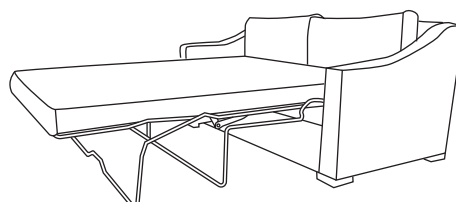

Fully Extended Bed incl Sofa Depth*
CM D 225

Mattress
Length 185 CM
Thickness 8 CM

PLEASE INFORM SALES STAFF
IF SOFA BED IS GOING UP THE STAIRS

Our sofas and chairs carry a 20-year frame guarantee. You choose your preferred fabric, leg and finish. "Medium" seat density is standard across the range. Soft and firm seat options are available also. A feather-quilted seat option is available at an additional cost. A high back option is available on most models, as are armcaps and throws and come at an additional cost. * Fully extended Sofa Bed depth may vary slightly depending on model chosen. Complimentary scatter cushions come as per sketches shown. All pieces are handmade and sizes may vary by approximately 2-4cm. Ensure access to your room is confirmed for seamless delivery.

Pricing subject to change.

Phone: 057 8626219

LAOIS DUBLIN CORK GALWAY