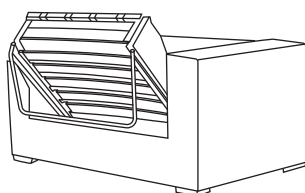

Fully Extended Bed incl Sofa Depth*
CM D 225

Mattress
Length 185 CM
Thickness 8 CM

PLEASE INFORM SALES STAFF
IF SOFA BED IS GOING UP THE STAIRS

Our sofas and chairs carry a 20-year frame guarantee. You choose your preferred fabric, leg and finish. "Medium" seat density is standard across the range. Soft and firm seat options are available also. A feather-quilted seat option is available at an additional cost. A high back option is available on most models, as are armcaps and throws and come at an additional cost. * Fully extended Sofa Bed depth may vary slightly depending on model chosen. Complimentary scatter cushions come as per sketches shown. All pieces are handmade and sizes may vary by approximately 2-4cm. Ensure access to your room is confirmed for seamless delivery.

Pricing subject to change.

Phone: 057 8626219

LAOIS DUBLIN CORK GALWAY