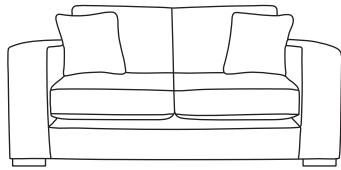

FINLINE

FURNITURE

SOFA BEDS

Colorado 5ft Sofa Bed
CM W234 D99 H86

Bronze	Silver	Gold	Platinum
€1,975	€2,470	€2,920	€3,470