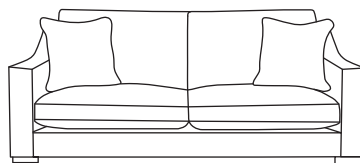

Colorado 3ft Sofa Bed  
CM W171 D99 H86

Bronze	Silver	Gold	Platinum
€1,760	€2,075	€2,360	€2,660

Monroe 5ft Sofa Bed  
CM W214 D99 H99

Bronze	Silver	Gold	Platinum
€2,295	€2,970	€3,450	€3,795

Monroe 4ft 6in Sofa Bed  
CM W197 D99 H99

Bronze	Silver	Gold	Platinum
€1,995	€2,580	€2,995	€3,300

Monroe 3ft Sofa Bed  
CM W155 D99 H99

Bronze	Silver	Gold	Platinum
€1,885	€2,110	€2,290	€2,720

Hudson 5ft Sofa Bed  
CM W201 D100 H82

Bronze	Silver	Gold	Platinum
€2,050	€2,515	€2,950	€3,610

Mattress  
Length 185 CM  
Thickness 8 CM

PLEASE INFORM SALES STAFF  
IF SOFA BED IS GOING UP THE STAIRS

Our sofas and chairs carry a 20-year frame guarantee. You choose your preferred fabric, leg and finish. "Medium" seat density is standard across the range. Soft and firm seat options are available also. A feather-quilted seat option is available at an additional cost. A high back option is available on most models, as are armcaps and throws and come at an additional cost. \* Fully extended Sofa Bed depth may vary slightly depending on model chosen. Complimentary scatter cushions come as per sketches shown. All pieces are handmade and sizes may vary by approximately 2-4cm. Ensure access to your room is confirmed for seamless delivery.