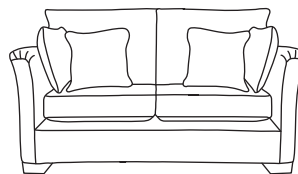

# SOFA BEDS

Colorado 5ft Sofa Bed  
CM W234 D99 H86

Bronze	Silver	Gold	Platinum
€1,975	€2,470	€2,920	€3,470

Colorado 4ft 6in Sofa Bed  
CM W213 D99 H86

Bronze	Silver	Gold	Platinum
€1,935	€2,415	€2,795	€3,160

Colorado 3ft Sofa Bed  
CM W171 D99 H86

Bronze	Silver	Gold	Platinum
€1,760	€2,075	€2,360	€2,660

Monroe 5ft Sofa Bed  
CM W214 D99 H99

Bronze	Silver	Gold	Platinum
€2,295	€2,970	€3,450	€3,795

Monroe 4ft 6in Sofa Bed  
CM W197 D99 H99