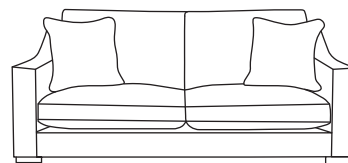

Bronze	Silver	Gold	Platinum
€1,995	€2,580	€2,995	€3,300

Monroe 3ft Sofa Bed  
CM W155 D99 H99

Bronze	Silver	Gold	Platinum
€1,885	€2,110	€2,290	€2,720

Hudson 5ft Sofa Bed  
CM W201 D100 H82

Bronze	Silver	Gold	Platinum
€2,050	€2,515	€2,950	€3,610

Hudson 4ft 6in Sofa Bed  
CM W183 D100 H82

Bronze	Silver	Gold	Platinum
€1,935	€2,345	€2,795	€3,290

Hudson 3ft Sofa Bed  
CM W142 D100 H82

Bronze	Silver	Gold	Platinum
€1,760	€2,075	€2,360	€2,660

Fully Extended Bed incl Sofa Depth\*  
CM D 225

Mattress  
Length 185 CM  
Thickness 8 CM

PLEASE INFORM SALES STAFF  
IF SOFA BED IS GOING UP THE STAIRS

Our sofas and chairs carry a 20-year frame guarantee. You choose your preferred fabric, leg and finish. "Medium" seat density is standard across the range. Soft and firm seat options are available also. A feather-quilted seat option is available at an additional cost. A high back option is available on most models, as are armcaps and throws and come at an additional cost. \* Fully extended Sofa Bed depth may vary slightly depending on model chosen. Complimentary scatter cushions come as per sketches shown. All pieces are handmade and sizes may vary by approximately 2-4cm. Ensure access to your room is confirmed for seamless delivery.