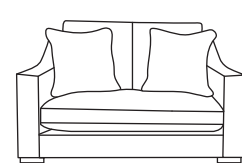

Bronze	Silver	Gold	Platinum
€1,995	€2,580	€2,995	€3,300

Monroe 3ft Sofa Bed  
CM W155 D99 H99

Bronze	Silver	Gold	Platinum
€1,885	€2,110	€2,290	€2,720

Hudson 5ft Sofa Bed  
CM W201 D100 H82

Bronze	Silver	Gold	Platinum
€2,050	€2,515	€2,950	€3,610

Hudson 4ft 6in Sofa Bed  
CM W183 D100 H82

Bronze	Silver	Gold	Platinum
€1,935	€2,345	€2,795	€3,290

Hudson 3ft Sofa Bed  
CM W142 D100 H82

Bronze	Silver	Gold	Platinum
€1,760	€2,075	€2,360	€2,660

Fully Extended Bed incl Sofa Depth\*  
CM D 225

Mattress  
Length 185 CM  
Thickness 8 CM

PLEASE INFORM SALES STAFF  
IF SOFA BED IS GOING UP THE STAIRS

Our sofas and chairs carry a 20-year frame guarantee. You choose your preferred fabric, leg and finish. "Medium" seat density is standard across the range. Soft and firm seat options are available also. A feather-quilted seat option is available at an additional cost. A high back option is available on most models, as are armcaps and throws and come at an additional cost. \* Fully extended Sofa Bed depth may vary slightly depending on model chosen. Complimentary scatter cushions come as per sketches shown. All pieces are handmade and sizes may vary by approximately 2-4cm. Ensure access to your room is confirmed for seamless delivery.