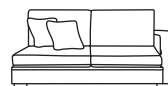

Chaise LHF or RHF
CM W105 D216 H86

Bronze	Silver	Gold	Platinum
€1,450	€1,765	€1,960	€2,295

Three Seater Lounger LHF or RHF
CM W120 D169 H86

Bronze	Silver	Gold	Platinum
€1,425	€1,800	€2,075	€2,265

Two Seater Lounger LHF or RHF
CM W89 D169 H86

Bronze	Silver	Gold	Platinum
€1,320	€1,690	€1,960	€2,145

Three Seater One Arm LHF or RHF
CM W209 D105 H86

Bronze	Silver	Gold	Platinum
€1,450	€1,765	€1,965	€2,295

Two Seater One Arm LHF or RHF
CM W146 D105 H86