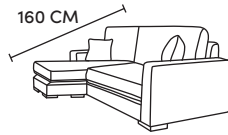

FINLINE

FURNITURE

COLLINS CORNER

Three Seater Chaise End
CM W228 D105 H86

Bronze	Silver	Gold	Platinum
€2,075	€2,550	€3,075	€3,495

Two Seater Chaise End Sofa
CM W165 D105 H86

Bronze	Silver	Gold	Platinum
€1,900	€2,430	€2,735	€3,040