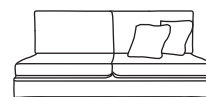

Bronze	Silver	Gold	Platinum
€1,320	€1,690	€1,960	€2,145

Three Seater One Arm LHF or RHF
CM W209 D105 H86

Bronze	Silver	Gold	Platinum
€1,450	€1,765	€1,965	€2,295

Two Seater One Arm LHF or RHF
CM W146 D105 H86

Bronze	Silver	Gold	Platinum
€1,210	€1,570	€1,715	€1,995

Love Seat One Arm LHF or RHF
CM W114 D105 H86

Bronze	Silver	Gold	Platinum
€1,150	€1,490	€1,630	€1,905

Single Unit One Arm LHF or RHF
CM W82 D105 H86

Bronze	Silver	Gold	Platinum
€875	€1,090	€1,205	€1,290

Corner Unit
CM W105 D105 H86

Bronze	Silver	Gold	Platinum
€995	€1,185	€1,395	€1,495

Three Seater Unit
CM W194 D105 H86

Bronze	Silver	Gold	Platinum
€1,250	€1,640	€1,795	€2,105

Two Seater Unit
CM W130 D105 H86

Bronze	Silver	Gold	Platinum
€1,060	€1,320	€1,440	€1,760

Love Seat Unit
CM W98 D105 H86

Bronze	Silver	Gold	Platinum
€995	€1,210	€1,380	€1,655

Single Unit
CM W66 D105 H86

Bronze	Silver	Gold	Platinum
€695	€830	€960	€1,065