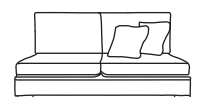

Bronze	Silver	Gold	Platinum
€1,210	€1,570	€1,715	€1,995

Love Seat One Arm LHF or RHF
CM W114 D105 H86

Bronze	Silver	Gold	Platinum
€1,150	€1,490	€1,630	€1,905

Single Unit One Arm LHF or RHF
CM W82 D105 H86

Bronze	Silver	Gold	Platinum
€875	€1,090	€1,205	€1,290

Corner Unit
CM W105 D105 H86

Bronze	Silver	Gold	Platinum
€995	€1,185	€1,395	€1,495

Three Seater Unit
CM W194 D105 H86

Bronze	Silver	Gold	Platinum
€1,250	€1,640	€1,795	€2,105

Two Seater Unit
CM W130 D105 H86

Bronze	Silver	Gold	Platinum
€1,060	€1,320	€1,440	€1,760

Love Seat Unit
CM W98 D105 H86

Bronze	Silver	Gold	Platinum
€995	€1,210	€1,380	€1,655

Single Unit
CM W66 D105 H86

Bronze	Silver	Gold	Platinum
€695	€830	€960	€1,065