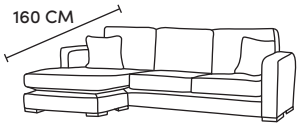

FINLINE

FURNITURE

COLLINS CORNER

Three Seater Chaise End
CM W228 D105 H86

Bronze	Silver	Gold	Platinum
€2,075	€2,550	€3,075	€3,495

Two Seater Chaise End Sofa
CM W165 D105 H86

Bronze	Silver	Gold	Platinum
€1,900	€2,430	€2,735	€3,040