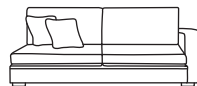

Chaise LHF or RHF
CM W105 D216 H86

Bronze	Silver	Gold	Platinum
€1,450	€1,765	€1,960	€2,295

Three Seater Lounger LHF or RHF
CM W120 D169 H86

Bronze	Silver	Gold	Platinum
€1,425	€1,800	€2,075	€2,265

Two Seater Lounger LHF or RHF
CM W89 D169 H86

Bronze	Silver	Gold	Platinum
€1,320	€1,690	€1,960	€2,145

Three Seater One Arm LHF or RHF
CM W209 D105 H86

Bronze	Silver	Gold	Platinum
€1,450	€1,765	€1,965	€2,295

Two Seater One Arm LHF or RHF
CM W146 D105 H86