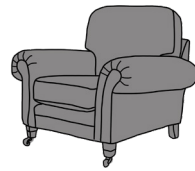

ELOISE GRAND SOFA

GRAND SOFA

INCHES W 93 D 39 H 39
CM W 237 D 98 H 100

3 SEATER SOFA

INCHES W 83 D 39 H 39
CM W 211 D 98 H 100

2 SEATER SOFA

INCHES W 73 D 39 H 39
CM W 186 D 98 H 100

LOMOND	ORGIN	MUSTANG	CHELSEA/ CAPRI
€3,225	€3,225	€3,610	€3,915

LOMOND	ORGIN	MUSTANG	CHELSEA/ CAPRI
€2,835	€2,835	€3,150	€3,465

LOMOND	ORGIN	MUSTANG	CHELSEA/ CAPRI
€2,730	€2,730	€3,045	€3,255

LOVE SEAT SOFA

INCHES W 58 D 39 H 39
CM W 147 D 98 H 100

CHAIR

INCHES W 40 D 39 H 39
CM W 101 D 98 H 100