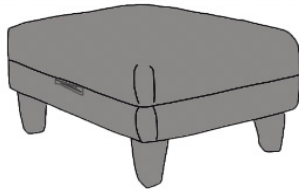

COSTA

INCHES	W 28	D 22	H 15
CM	W 72	D 56	H 40

COSTA FOOTSTOOL

COSTA DEEP BUTTON FOOTSTOOL

BRONZE FABRIC	SILVER FABRIC	GOLD FABRIC	PLATINUM FABRIC
€390	€415	€455	€505

BRONZE FABRIC	SILVER FABRIC	GOLD FABRIC	PLATINUM FABRIC
€540	€565	€605	€655

COSTA STORAGE FOOTSTOOL

COSTA DEEP BUTTON STORAGE FOOTSTOOL

BRONZE FABRIC	SILVER FABRIC	GOLD FABRIC	PLATINUM FABRIC
€540	€565	€605	€655

BRONZE FABRIC	SILVER FABRIC	GOLD FABRIC	PLATINUM FABRIC
€690	€715	€755	€805