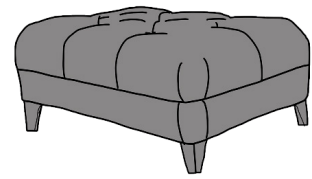

COSTA

INCHES	W 28	D 22	H 15
CM	W 72	D 56	H 40

COSTA FOOTSTOOL

COSTA DEEP BUTTON FOOTSTOOL

BRONZE FABRIC	SILVER FABRIC	GOLD FABRIC	PLATINUM FABRIC
€390	€415	€455	€505

BRONZE FABRIC	SILVER FABRIC	GOLD FABRIC	PLATINUM FABRIC
€540	€565	€605	€655

COSTA STORAGE FOOTSTOOL

COSTA DEEP BUTTON STORAGE FOOTSTOOL

BRONZE FABRIC	SILVER FABRIC	GOLD FABRIC	PLATINUM FABRIC
€540	€565	€605	€655

BRONZE FABRIC	SILVER FABRIC	GOLD FABRIC	PLATINUM FABRIC
€690	€715	€755	€805