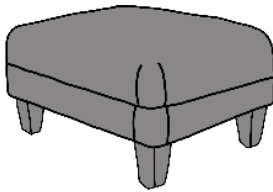

COSTA

INCHES	W 28	D 22	H 15
CM	W 72	D 56	H 40

COSTA FOOTSTOOL

COSTA DEEP BUTTON FOOTSTOOL

BRONZE FABRIC	SILVER FABRIC	GOLD FABRIC	PLATINUM FABRIC
€390	€415	€455	€505

BRONZE FABRIC	SILVER FABRIC	GOLD FABRIC	PLATINUM FABRIC
€540	€565	€605	€655

COSTA STORAGE FOOTSTOOL

COSTA DEEP BUTTON STORAGE FOOTSTOOL

BRONZE FABRIC	SILVER FABRIC	GOLD FABRIC	PLATINUM FABRIC
€540	€565	€605	€655

BRONZE FABRIC	SILVER FABRIC	GOLD FABRIC	PLATINUM FABRIC
€690	€715	€755	€805