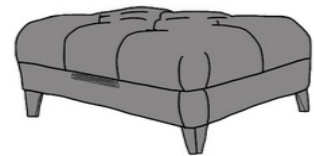

COSTA

INCHES	W 28	D 22	H 15
CM	W 72	D 56	H 40

COSTA FOOTSTOOL

COSTA DEEP BUTTON FOOTSTOOL

BRONZE FABRIC	SILVER FABRIC	GOLD FABRIC	PLATINUM FABRIC
€390	€415	€455	€505

BRONZE FABRIC	SILVER FABRIC	GOLD FABRIC	PLATINUM FABRIC
€540	€565	€605	€655

COSTA STORAGE FOOTSTOOL

COSTA DEEP BUTTON STORAGE FOOTSTOOL

BRONZE FABRIC	SILVER FABRIC	GOLD FABRIC	PLATINUM FABRIC
€540	€565	€605	€655

BRONZE FABRIC	SILVER FABRIC	GOLD FABRIC	PLATINUM FABRIC
€690	€715	€755	€805