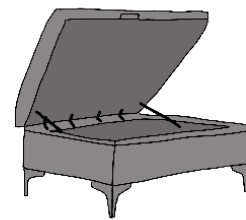

FOOTSTOOL

INCHES W 31 D 25 H 16
CM W 80 D 63 H 41

BALTIMORE FOOTSTOOL

BRONZE FABRIC	SILVER FABRIC	GOLD FABRIC	PLATINUM FABRIC
€380	€455	€505	€595

ISLAND

INCHES W 42 D 25 H 16
CM W 108 D 63 H 41

BALTIMORE ISLAND

BRONZE FABRIC	SILVER FABRIC	GOLD FABRIC	PLATINUM FABRIC
€455	€600	€720	€825

BALTIMORE STORAGE FOOTSTOOL

BRONZE FABRIC	SILVER FABRIC	GOLD FABRIC	PLATINUM FABRIC
€530	€605	€655	€745

BALTIMORE STORAGE ISLAND