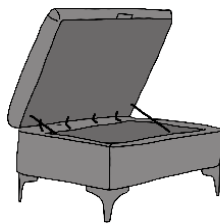

FOOTSTOOL

INCHES W 31 D 25 H 16
CM W 80 D 63 H 41

BALTIMORE FOOTSTOOL

BRONZE FABRIC	SILVER FABRIC	GOLD FABRIC	PLATINUM FABRIC
€380	€455	€505	€595

ISLAND

INCHES W 42 D 25 H 16
CM W 108 D 63 H 41

BALTIMORE ISLAND

BRONZE FABRIC	SILVER FABRIC	GOLD FABRIC	PLATINUM FABRIC
€455	€600	€720	€825

BALTIMORE STORAGE FOOTSTOOL

BRONZE FABRIC	SILVER FABRIC	GOLD FABRIC	PLATINUM FABRIC
€530	€605	€655	€745

BALTIMORE STORAGE ISLAND