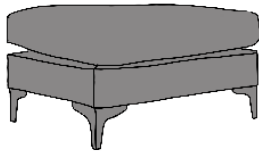

FOOTSTOOL

INCHES W 31 D 25 H 16
CM W 80 D 63 H 41

BALTIMORE FOOTSTOOL

BRONZE FABRIC	SILVER FABRIC	GOLD FABRIC	PLATINUM FABRIC
€380	€455	€505	€595

ISLAND

INCHES W 42 D 25 H 16
CM W 108 D 63 H 41

BALTIMORE ISLAND

BRONZE FABRIC	SILVER FABRIC	GOLD FABRIC	PLATINUM FABRIC
€455	€600	€720	€825

BALTIMORE STORAGE FOOTSTOOL

BRONZE FABRIC	SILVER FABRIC	GOLD FABRIC	PLATINUM FABRIC
€530	€605	€655	€745

BALTIMORE STORAGE ISLAND