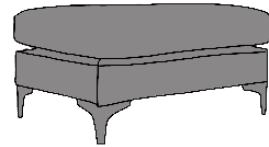

FOOTSTOOL

INCHES W 31 D 25 H 16
CM W 80 D 63 H 41

BALTIMORE FOOTSTOOL

BRONZE FABRIC	SILVER FABRIC	GOLD FABRIC	PLATINUM FABRIC
€380	€455	€505	€595

ISLAND

INCHES W 42 D 25 H 16
CM W 108 D 63 H 41

BALTIMORE ISLAND

BRONZE FABRIC	SILVER FABRIC	GOLD FABRIC	PLATINUM FABRIC
€455	€600	€720	€825

BALTIMORE STORAGE FOOTSTOOL

BRONZE FABRIC	SILVER FABRIC	GOLD FABRIC	PLATINUM FABRIC
€530	€605	€655	€745

BALTIMORE STORAGE ISLAND