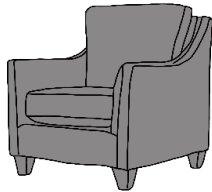

IRIS 3 SEATER SOFA

IRIS CHAIR

3 SEATER SOFA

2 SEATER SOFA

LOVE SEAT SOFA

INCHES W 87 D 37 H 36
CM W 221 D 96 H 93

INCHES W 76 D 37 H 36
CM W 195 D 96 H 93

INCHES W 50 D 37 H 36
CM W 126 D 96 H 93

CHAIR

IRIS FOOTSTOOL

IRIS ISLAND

INCHES W 34 D 37 H 36
CM W 86 D 96 H 95

INCHES W 27 D 33 H 18
CM W 69 D 84 H 45

INCHES W 33 D 28 H 19
CM W 84 D 71 H 48

BRONZE FABRIC	SILVER FABRIC	GOLD FABRIC	PLATINUM FABRIC
€995	€1,270	€1,420	€1,630

1092023

20 YEAR FRAME GUARANTEE

2 (17") COMPLIMENTARY FEATHER FILLED SCATTER CUSHIONS IN SAME FABRIC AS SOFA

MEDIUM SEAT DENSITY COMES AS STANDARD, A SOFT OR FIRM SEAT OPTION ALSO AVAILABLE UPON REQUEST

SOFA AS STANDARD COMES SELF PIPED