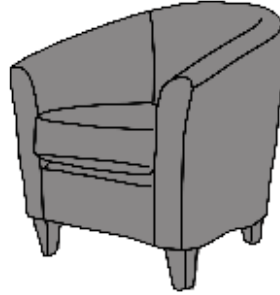

F|F

FINLINE
FURNITURE

TUB

057 8626219 LAOIS

01 4501122 DUBLIN

021 4360005 CORK

091 705669 GALWAY

info@finlinefurniture.ie

TUB CHAIR

INCHES	W 28	D 30	H 28
CM	W 72	D 77	H 72

BRONZE FABRIC	SILVER FABRIC	GOLD FABRIC	PLATINUM FABRIC
€470	€550	€695	€845

ARM CAPS

BRONZE FABRIC	SILVER FABRIC	GOLD FABRIC	PLATINUM FABRIC
€55	€75	€90	€100

1092023

20 YEAR FRAME GUARANTEE

MEDIUM SEAT DENSITY COMES AS STANDARD, A SOFT OR FIRM SEAT OPTION ALSO AVAILABLE UPON REQUEST

CHAIR AS STANDARD COMES SELF PIPED

LEG OPTIONS: LIGHT OR DARK FINISH

ALL SOFAS & CHAIRS ARE HANDCRAFTED IN OUR FACTORY IN EMO, CO LAOIS. SIZES MAY VARY BY 2-4CM DUE TO THE HANDCRAFTED NATURE OF CONSTRUCTION. PLEASE CHECK ACCESS TO YOUR ROOM TO ENSURE THE CHAIR FITS WHEN BEING DELIVERED. PRICES MAY BE SUBJECT TO CHANGE