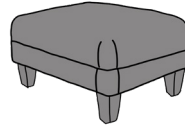

F|F

FINLINE
FURNITURE

PALMA

057 8626219 LAOIS
01 4501122 DUBLIN
021 4360005 CORK
091 705669 GALWAY

info@finlinefurniture.ie

3 SEATER SOFA

INCHES W 79 D 39 H 41
CM W 200 D 99 H 104

2.5 SEATER SOFA

INCHES W 68 D 39 H 41
CM W 174 D 99 H 104

2 SEATER SOFA

INCHES W 59 D 39 H 41
CM W 149 D 99 H 104

BRONZE FABRIC	SILVER FABRIC	GOLD FABRIC	PLATINUM FABRIC
€1,755	€1,990	€2,295	€2,415

BRONZE FABRIC	SILVER FABRIC	GOLD FABRIC	PLATINUM FABRIC
€1,690	€1,930	€2,235	€2,360

BRONZE FABRIC	SILVER FABRIC	GOLD FABRIC	PLATINUM FABRIC
€1,630	€1,830	€2,090	€2,190

CHAIR

INCHES W 40 D 39 H 41
CM W 101 D 99 H 104

COSTA FOOTSTOOL

AVAILABLE WITH STORAGE - €150 EXTRA

INCHES W 28 D 22 H 15
CM W 72 D 56 H 40

20 YEAR FRAME GUARANTEE

2 (17") COMPLIMENTARY FEATHER FILLED SCATTER CUSHIONS IN SAME FABRIC AS SOFA

MEDIUM SEAT DENSITY COMES AS STANDARD, A SOFT OR FIRM SEAT OPTION ALSO AVAILABLE UPON REQUEST

SOFA AS STANDARD COMES SELF PIPED