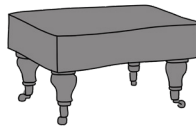

PLAIN BACK

INCHES	W 33	D 34	H 37
CM	W 84	D 86	H 94

BRONZE FABRIC	SILVER FABRIC	GOLD FABRIC	PLATINUM FABRIC
€895	€985	€1,165	€1,350

BUTTON BACK

INCHES	W 33	D 34	H 37
CM	W 84	D 86	H 94

BRONZE FABRIC	SILVER FABRIC	GOLD FABRIC	PLATINUM FABRIC
€1,045	€1,135	€1,315	€1,500

MATISSE FOOTSTOOL

INCHES	W 23	D 16	H 12
CM	W 59	D 40	H 30

BRONZE FABRIC	SILVER FABRIC	GOLD FABRIC	PLATINUM FABRIC
€315	€365	€415	€460

ARM CAPS/THROWS

BRONZE FABRIC	SILVER FABRIC	GOLD FABRIC	PLATINUM FABRIC
€55	€75	€90	€100