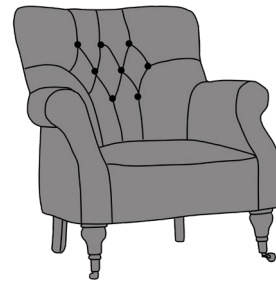

PLAIN BACK

INCHES	W 33	D 34	H 37
CM	W 84	D 86	H 94

BRONZE FABRIC	SILVER FABRIC	GOLD FABRIC	PLATINUM FABRIC
€895	€985	€1,165	€1,350

BUTTON BACK

INCHES	W 33	D 34	H 37
CM	W 84	D 86	H 94

BRONZE FABRIC	SILVER FABRIC	GOLD FABRIC	PLATINUM FABRIC
€1,045	€1,135	€1,315	€1,500

1092023

20 YEAR FRAME GUARANTEE

CHAIR AS STANDARD COMES SELF PIPED

LEG OPTIONS: LIGHT OR DARK FINISH, WITH OR WITHOUT BRASS OR CHROME CASTOR