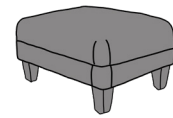

LOUIS 3 SEATER SOFA

GRAND SOFA

3 SEATER SOFA

2 SEATER SOFA

INCHES	W 93	D 39	H 39	INCHES	W 83	D 39	H 39	INCHES	W 73	D 39	H 39
CM	W 237	D 98	H 100	CM	W 211	D 98	H 100	CM	W 186	D 98	H 100

BRONZE FABRIC	SILVER FABRIC	GOLD FABRIC	PLATINUM FABRIC
€1,940	€2,410	€2,565	€2,795

BRONZE FABRIC	SILVER FABRIC	GOLD FABRIC	PLATINUM FABRIC
€1,810	€2,095	€2,235	€2,415

BRONZE FABRIC	SILVER FABRIC	GOLD FABRIC	PLATINUM FABRIC
€1,630	€1,965	€2,115	€2,245

LOVE SEAT SOFA

CHAIR

COSTA FOOTSTOOL

AVAILABLE WITH STORAGE - €150 EXTRA

INCHES	W 58	D 39	H 39	INCHES	W 40	D 39	H 39	INCHES	W 28	D 22	H 15
CM	W 147	D 98	H 100	CM	W 101	D 98	H 100	CM	W 72	D 56	H 40

BRONZE FABRIC	SILVER FABRIC	GOLD FABRIC	PLATINUM FABRIC
€1,390	€1,670	€1,890	€2,025