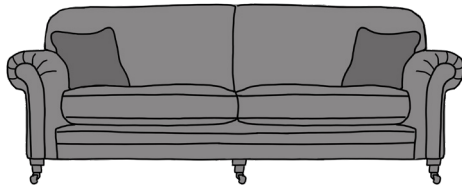

LOUIS 3 SEATER SOFA

GRAND SOFA

3 SEATER SOFA

2 SEATER SOFA

INCHES	W 93	D 39	H 39	INCHES	W 83	D 39	H 39	INCHES	W 73	D 39	H 39
CM	W 237	D 98	H 100	CM	W 211	D 98	H 100	CM	W 186	D 98	H 100

BRONZE FABRIC	SILVER FABRIC	GOLD FABRIC	PLATINUM FABRIC
€1,940	€2,410	€2,565	€2,795

20 YEAR FRAME GUARANTEE

2 (17") COMPLIMENTARY FEATHER FILLED SCATTER CUSHIONS IN SAME FABRIC AS SOFA

MEDIUM SEAT DENSITY COMES AS STANDARD, A SOFT OR FIRM SEAT OPTION ALSO AVAILABLE UPON REQUEST

SOFA AS STANDARD COMES SELF PIPED