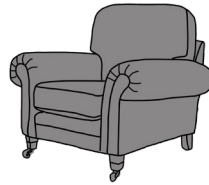

LOUIS 3 SEATER SOFA

GRAND SOFA

3 SEATER SOFA

2 SEATER SOFA

INCHES	W 93	D 39	H 39	INCHES	W 83	D 39	H 39	INCHES	W 73	D 39	H 39
CM	W 237	D 98	H 100	CM	W 211	D 98	H 100	CM	W 186	D 98	H 100

BRONZE FABRIC	SILVER FABRIC	GOLD FABRIC	PLATINUM FABRIC
€1,940	€2,410	€2,565	€2,795

BRONZE FABRIC	SILVER FABRIC	GOLD FABRIC	PLATINUM FABRIC
€1,810	€2,095	€2,235	€2,415

BRONZE FABRIC	SILVER FABRIC	GOLD FABRIC	PLATINUM FABRIC
€1,630	€1,965	€2,115	€2,245

LOVE SEAT SOFA

CHAIR

COSTA FOOTSTOOL