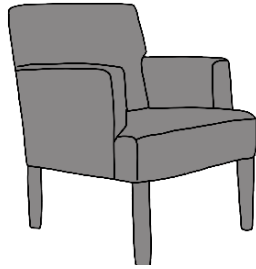

LISA CHAIR

INCHES	W 25	D 24	H 34
CM	W 63	D 62	H 86

BRONZE FABRIC	SILVER FABRIC	GOLD FABRIC	PLATINUM FABRIC
€470	€600	€695	€845