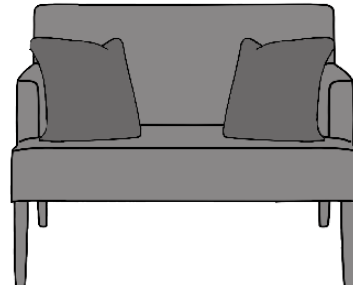

LISA 2 SEATER

INCHES	W 45	D 24	H 34
CM	W 114	D 62	H 86

BRONZE FABRIC	SILVER FABRIC	GOLD FABRIC	PLATINUM FABRIC
€805	€920	€1,100	€1,240

ARM CAPS/THROWS

BRONZE FABRIC	SILVER FABRIC	GOLD FABRIC	PLATINUM FABRIC
€55	€75	€90	€100

20 YEAR FRAME GUARANTEE

2 (17") COMPLIMENTARY FEATHER FILLED SCATTER CUSHIONS IN SAME FABRIC AS 2 SEATER

MEDIUM SEAT DENSITY COMES AS STANDARD, A SOFT OR FIRM SEAT OPTION ALSO AVAILABLE UPON REQUEST

CHAIR AS STANDARD COMES SELF SEAMED

LEG OPTIONS: LIGHT OR DARK FINISH