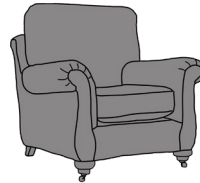

LETREC 2 SEATER SOFA

TWO COMPLEMENTARY SCATTER CUSHIONS, IN SAME FABRIC AS SOFA\*

GRAND SOFA

3 SEATER SOFA

2 SEATER SOFA

<b>INCHES</b>	W 106	D 41	H 37	<b>INCHES</b>	W 94	D 41	H 37	<b>INCHES</b>	W 78	D 41	H 37
<b>CM</b>	W 269	D 105	H 94	<b>CM</b>	W 239	D 105	H 94	<b>CM</b>	W 198	D 105	H 94

LOVE SEAT

CHAIR

LA SCALA FOOTSTOOL

<b>INCHES</b>	W 62	D 41	H 37	<b>INCHES</b>	W 39	D 41	H 38	<b>INCHES</b>	W 31	D 24	H 16
<b>CM</b>	W 157	D 105	H 94	<b>CM</b>	W 99	D 105	H 97	<b>CM</b>	W 80	D 60	H 40

BRONZE FABRIC	SILVER FABRIC	GOLD FABRIC	PLATINUM FABRIC
€1,585	€1,850	€2,330	€2,610