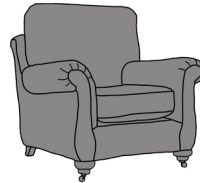

F | F

FINLINE FURNITURE

LAFAYETTE, LA SCALA & LETREC

057 8626219 LAOIS
01 4501122 DUBLIN
021 4360005 CORK
091 705669 GALWAY

info@finlinefurniture.ie

TWO COMPLEMENTARY SCATTER CUSHIONS, IN SAME FABRIC AS SOFA*

INCHES	W 106	D 41	H 37	INCHES	W 94	D 41	H 37	INCHES	W 78	D 41	H 37
CM	W 269	D 105	H 94	CM	W 239	D 105	H 94	CM	W 198	D 105	H 94

BRONZE FABRIC	SILVER FABRIC	GOLD FABRIC	PLATINUM FABRIC
€2,430	€2,815	€3,130	€3,445

BRONZE FABRIC	SILVER FABRIC	GOLD FABRIC	PLATINUM FABRIC
€2,025	€2,350	€2,605	€2,870

BRONZE FABRIC	SILVER FABRIC	GOLD FABRIC	PLATINUM FABRIC
€1,900	€2,150	€2,350	€2,540

CHAIR

INCHES	W 62	D 41	H 37	INCHES	W 39	D 41	H 38	INCHES	W 31	D 24	H 16
CM	W 157	D 105	H 94	CM	W 99	D 105	H 97	CM	W 80	D 60	H 40

BRONZE FABRIC	SILVER FABRIC	GOLD FABRIC	PLATINUM FABRIC
€1,585	€1,760	€2,120	€2,270

BRONZE FABRIC	SILVER FABRIC	GOLD FABRIC	PLATINUM FABRIC
€1,155	€1,330	€1,440	€1,590

BRONZE FABRIC	SILVER FABRIC	GOLD FABRIC	PLATINUM FABRIC
€440	€455	€510	€550

ARM CAPS/THROWS

BRONZE	SILVER	GOLD	PLATINUM
€55	€70	€80	€90

ARM PADS

BRONZE	SILVER	GOLD	PLATINUM
€155	€180	€210	€220

LA SCALA: PILLOW BACK, BENCH SEAT
LAFAYETTE: STANDARD BACK, BENCH SEAT
LETREC: STANDARD BACK, SPLIT SEAT
LINATE: PILLOW BACK, SPLIT SEAT

20 YEAR FRAME GUARANTEE

2 (17") COMPLIMENTARY FEATHER FILLED SCATTER CUSHIONS IN SAME FABRIC AS SOFA WITH LAFAYETTE & LETREC SOFA
MEDIUM SEAT DENSITY COMES AS STANDARD, A SOFT OR FIRM SEAT OPTION ALSO AVAILABLE UPON REQUEST
SOFA AS STANDARD COMES SELF PIPED
LEG OPTIONS: LIGHT OR DARK FINISH, WITH OR WITHOUT A CASTOR

DEEP BUTTON ARMS + €200

BACK CUSHIONS CAN BE RAISED OR REDUCED (ADDITIONAL COST)

LENGTH OF EACH PIECE CAN BE ALTERED TO SUIT YOUR SPACE (ADDITIONAL COST)

FEATHER QUILTED SEAT OPTION AVAILABLE (ADDITIONAL COST)