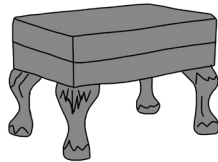

PLAIN BACK

INCHES	W 37	D 37	H 44
CM	W 94	D 95	H 113

BRONZE FABRIC	SILVER FABRIC	GOLD FABRIC	PLATINUM FABRIC
€1,175	€1,430	€1,645	€1,875

BUTTON BACK

INCHES	W 37	D 37	H 44
CM	W 94	D 95	H 113

BRONZE FABRIC	SILVER FABRIC	GOLD FABRIC	PLATINUM FABRIC
€1,375	€1,630	€1,845	€2,075

KING FOOTSTOOL

INCHES	W 23	D 16	H 16
CM	W 58	D 41	H 41

BRONZE FABRIC	SILVER FABRIC	GOLD FABRIC	PLATINUM FABRIC
€360	€415	€490	€565

ARM CAPS/THROWS

BRONZE FABRIC	SILVER FABRIC	GOLD FABRIC	PLATINUM FABRIC
€55	€75	€90	€100

1092023

20 YEAR FRAME GUARANTEE

**1 (20x12") COMPLIMENTARY FEATHER FILLED KING BOLSTER CUSHION IN SAME FABRIC AS CHAIR
MEDIUM SEAT DENSITY COMES AS STANDARD, A SOFT OR FIRM SEAT OPTION ALSO AVAILABLE UPON REQUEST**