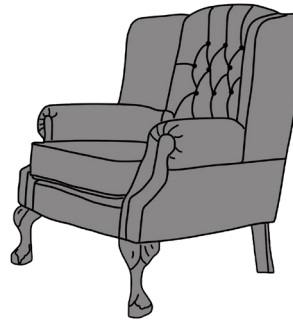

PLAIN BACK

INCHES	W 37	D 37	H 44
CM	W 94	D 95	H 113

BRONZE FABRIC	SILVER FABRIC	GOLD FABRIC	PLATINUM FABRIC
€1,175	€1,430	€1,645	€1,875

BUTTON BACK

INCHES	W 37	D 37	H 44
CM	W 94	D 95	H 113

BRONZE FABRIC	SILVER FABRIC	GOLD FABRIC	PLATINUM FABRIC
€1,375	€1,630	€1,845	€2,075

KING FOOTSTOOL

INCHES	W 23	D 16	H 16
CM	W 58	D 41	H 41

BRONZE FABRIC	SILVER FABRIC	GOLD FABRIC	PLATINUM FABRIC
€360	€415	€490	€565

ARM CAPS/THROWS

BRONZE FABRIC	SILVER FABRIC	GOLD FABRIC	PLATINUM FABRIC
€55	€75	€90	€100

1092023

20 YEAR FRAME GUARANTEE

**1 (20x12") COMPLIMENTARY FEATHER FILLED KING BOLSTER CUSHION IN SAME FABRIC AS CHAIR
MEDIUM SEAT DENSITY COMES AS STANDARD, A SOFT OR FIRM SEAT OPTION ALSO AVAILABLE UPON REQUEST**

CHAIR AS STANDARD COMES SELF PIPED

LEG OPTIONS: DARK FINISH ONLY