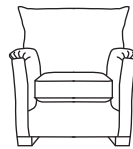

FINLINE

FURNITURE

MONROE

Grand Sofa
CM W239 D107 H97

Bronze	Silver	Gold	Platinum
€2,150	€2,570	€2,920	€3,335

Three Seater Sofa
CM W215 D107 H97

Bronze	Silver	Gold	Platinum
€1,875	€2,230	€2,540	€2,905

Two Seater Sofa
CM W189 D107 H97

Bronze	Silver	Gold	Platinum
€1,755	€2,075	€2,380	€2,715

Love Seat
CM W145 D107 H97

Bronze	Silver	Gold	Platinum
€1,510	€1,765	€2,230	€2,495

Armchair**
CM W94 D86 H97

Bronze	Silver	Gold	Platinum
€1,050	€1,335	€1,440	€1,740

Bronze	Silver	Gold	Platinum
€2,360	€2,835	€3,190	€3,805

Two Seater Chaise End LHF or RHF
CM W189 D107 H97

Bronze	Silver	Gold	Platinum
€2,235	€2,675	€3,130	€3,625

Our sofas and chairs carry a 20-year frame guarantee. You choose your preferred fabric, leg and finish. "Medium" seat density is standard across the range. Soft and firm seat options are available also. A feather-quilted seat option is available at an additional cost. The length of each piece can be altered to suit your space at an additional cost. The option of armcaps and throws are available at an additional cost. *The footstool in this model have the option of storage at additional cost of €150. **Swivel chair option is available on this model at additional cost of €100. Complimentary scatter cushions come as per sketches shown. All pieces are handmade and sizes may vary by approximately 2-4cm. Ensure access to your room is confirmed for seamless delivery. Pricing subject to change.