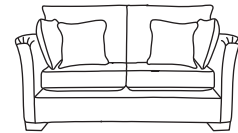

FINLINE

FURNITURE

MONROE

Grand Sofa
CM W239 D107 H97

Bronze	Silver	Gold	Platinum
€2,150	€2,570	€2,920	€3,335

Three Seater Sofa
CM W215 D107 H97

Bronze	Silver	Gold	Platinum
€1,875	€2,230	€2,540	€2,905

Two Seater Sofa
CM W189 D107 H97

Bronze	Silver	Gold	Platinum
€1,755	€2,075	€2,380	€2,715

Love Seat
CM W145 D107 H97

Bronze	Silver	Gold	Platinum
€1,510	€1,765	€2,230	€2,495

Armchair**
CM W94 D86 H97

Bronze	Silver	Gold	Platinum
€1,050	€1,335	€1,440	€1,740

Bronze	Silver	Gold	Platinum
€2,360	€2,835	€3,190	€3,805

Two Seater Chaise End LHF or RHF
CM W189 D107 H97

Bronze	Silver	Gold	Platinum
€2,235	€2,675	€3,130	€3,625

Our sofas and chairs carry a 20-year frame guarantee. You choose your preferred fabric, leg and finish. "Medium" seat density is standard across the range. Soft and firm seat options are available also. A feather-quilted seat option is available at an additional cost. The length of each piece can be altered to suit your space at an additional cost. The option of armcaps and throws are available at an additional cost. *The footstool in this model have the option of storage at additional cost of €150. **Swivel chair option is available on this model at additional cost of €100. Complimentary scatter cushions come as per sketches shown. All pieces are handmade and sizes may vary by approximately 2-4cm. Ensure access to your room is confirmed for seamless delivery. Pricing subject to change.