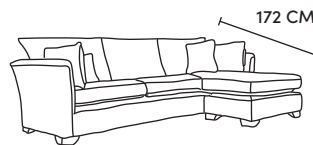

FINLINE

FURNITURE

MONROE

Grand Sofa
CM W239 D107 H97

Bronze	Silver	Gold	Platinum
€2,150	€2,570	€2,920	€3,335

Three Seater Sofa
CM W215 D107 H97

Bronze	Silver	Gold	Platinum
€1,875	€2,230	€2,540	€2,905

Two Seater Sofa
CM W189 D107 H97

Bronze	Silver	Gold	Platinum
€1,755	€2,075	€2,380	€2,715

Love Seat
CM W145 D107 H97

Bronze	Silver	Gold	Platinum
€1,510	€1,765	€2,230	€2,495

Armchair**
CM W94 D86 H97

Bronze	Silver	Gold	Platinum
€1,050	€1,335	€1,440	€1,740

Footstool*
CM W104 D74 H44

Bronze	Silver	Gold	Platinum
€485	€606	€755	€900

Grand Chaise End LHF or RHF
CM W239 D107 H97

Bronze	Silver	Gold	Platinum
€2,485	€3,000	€3,450	€3,990

Three Seater Chaise End LHF or RHF
CM W215 D107 H97

Bronze	Silver	Gold	Platinum
€2,360	€2,835	€3,190	€3,805

Two Seater Chaise End LHF or RHF
CM W189 D107 H97

Bronze	Silver	Gold	Platinum
€2,235	€2,675	€3,130	€3,625

Our sofas and chairs carry a 20-year frame guarantee. You choose your preferred fabric, leg and finish. "Medium" seat density is standard across the range. Soft and firm seat options are available also. A feather-quilted seat option is available at an additional cost. The length of each piece can be altered to suit your space at an additional cost. The option of armcaps and throws are available at an additional cost. *The footstool in this model have the option of storage at additional cost of €150. **Swivel chair option is available on this model at additional cost of €100. Complimentary scatter cushions come as per sketches shown. All pieces are handmade and sizes may vary by approximately 2-4cm. Ensure access to your room is confirmed for seamless delivery. Pricing subject to change.