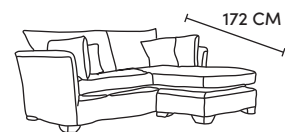

Footstool*
CM W104 D74 H44

Bronze	Silver	Gold	Platinum
€485	€606	€755	€900

Grand Chaise End LHF or RHF
CM W239 D107 H97

Bronze	Silver	Gold	Platinum
€2,485	€3,000	€3,450	€3,990

Three Seater Chaise End LHF or RHF
CM W215 D107 H97

Bronze	Silver	Gold	Platinum
€2,360	€2,835	€3,190	€3,805

Two Seater Chaise End LHF or RHF
CM W189 D107 H97

Bronze	Silver	Gold	Platinum
€2,235	€2,675	€3,130	€3,625

Our sofas and chairs carry a 20-year frame guarantee. You choose your preferred fabric, leg and finish. "Medium" seat density is standard across the range. Soft and firm seat options are available also. A feather-quilted seat option is available at an additional cost. The length of each piece can be altered to suit your space at an additional cost. The option of armcaps and throws are available at an additional cost. *The footstool in this model have the option of storage at additional cost of €150. **Swivel chair option is available on this model at additional cost of €100. Complimentary scatter cushions come as per sketches shown. All pieces are handmade and sizes may vary by approximately 2-4cm. Ensure access to your room is confirmed for seamless delivery. Pricing subject to change.