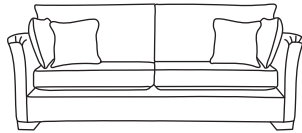

FINLINE

FURNITURE

MONROE

Grand Sofa
CM W239 D107 H97

Bronze	Silver	Gold	Platinum
€2,150	€2,570	€2,920	€3,335

Three Seater Sofa
CM W215 D107 H97

Bronze	Silver	Gold	Platinum
€1,875	€2,230	€2,540	€2,905

Two Seater Sofa
CM W189 D107 H97

Bronze	Silver	Gold	Platinum
€1,755	€2,075	€2,380	€2,715

Love Seat
CM W145 D107 H97

Bronze	Silver	Gold	Platinum
€1,510	€1,765	€2,230	€2,495

Armchair**
CM W94 D86 H97

Bronze	Silver	Gold	Platinum
€1,050	€1,335	€1,440	€1,740

Bronze	Silver	Gold	Platinum
€2,360	€2,835	€3,190	€3,805

Two Seater Chaise End LHF or RHF
CM W189 D107 H97

Bronze	Silver	Gold	Platinum
€2,235	€2,675	€3,130	€3,625

Our sofas and chairs carry a 20-year frame guarantee. You choose your preferred fabric, leg and finish. "Medium" seat density is standard across the range. Soft and firm seat options are available also. A feather-quilted seat option is available at an additional cost. The length of each piece can be altered to suit your space at an additional cost. The option of armcaps and throws are available at an additional cost. *The footstool in this model have the option of storage at additional cost of €150. **Swivel chair option is available on this model at additional cost of €100. Complimentary scatter cushions come as per sketches shown. All pieces are handmade and sizes may vary by approximately 2-4cm. Ensure access to your room is confirmed for seamless delivery. Pricing subject to change.