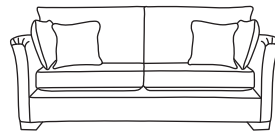

FINLINE

FURNITURE

MONROE

Grand Sofa
CM W239 D107 H97

Bronze	Silver	Gold	Platinum
€2,150	€2,570	€2,920	€3,335

Three Seater Sofa
CM W215 D107 H97

Bronze	Silver	Gold	Platinum
€1,875	€2,230	€2,540	€2,905

Two Seater Sofa
CM W189 D107 H97

Bronze	Silver	Gold	Platinum
€1,755	€2,075	€2,380	€2,715

Love Seat
CM W145 D107 H97

Bronze	Silver	Gold	Platinum
€1,510	€1,765	€2,230	€2,495

Armchair**
CM W94 D86 H97

Bronze	Silver	Gold	Platinum
€1,050	€1,335	€1,440	€1,740

Bronze	Silver	Gold	Platinum
€2,360	€2,835	€3,190	€3,805

Two Seater Chaise End LHF or RHF
CM W189 D107 H97

Bronze	Silver	Gold	Platinum
€2,235	€2,675	€3,130	€3,625

Our sofas and chairs carry a 20-year frame guarantee. You choose your preferred fabric, leg and finish. "Medium" seat density is standard across the range. Soft and firm seat options are available also. A feather-quilted seat option is available at an additional cost. The length of each piece can be altered to suit your space at an additional cost. The option of armcaps and throws are available at an additional cost. *The footstool in this model have the option of storage at additional cost of €150. **Swivel chair option is available on this model at additional cost of €100. Complimentary scatter cushions come as per sketches shown. All pieces are handmade and sizes may vary by approximately 2-4cm. Ensure access to your room is confirmed for seamless delivery. Pricing subject to change.