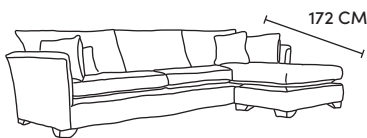

Bronze	Silver	Gold	Platinum
€1,755	€2,075	€2,380	€2,715

Love Seat
CM W145 D107 H97

Bronze	Silver	Gold	Platinum
€1,510	€1,765	€2,230	€2,495

Armchair**
CM W94 D86 H97

Bronze	Silver	Gold	Platinum
€1,050	€1,335	€1,440	€1,740

Footstool*
CM W104 D74 H44

Bronze	Silver	Gold	Platinum
€485	€606	€755	€900

Grand Chaise End LHF or RHF
CM W239 D107 H97

Bronze	Silver	Gold	Platinum
€2,485	€3,000	€3,450	€3,990

Three Seater Chaise End LHF or RHF
CM W215 D107 H97

Bronze	Silver	Gold	Platinum
€2,360	€2,835	€3,190	€3,805

Two Seater Chaise End LHF or RHF
CM W189 D107 H97

Bronze	Silver	Gold	Platinum
€2,235	€2,675	€3,130	€3,625

Our sofas and chairs carry a 20-year frame guarantee. You choose your preferred fabric, leg and finish. "Medium" seat density is standard across the range. Soft and firm seat options are available also. A feather-quilted seat option is available at an additional cost. The length of each piece can be altered to suit your space at an additional cost. The option of armcaps and throws are available at an additional cost. *The footstool in this model have the option of storage at additional cost of €150. **Swivel chair option is available on this model at additional cost of €100. Complimentary scatter cushions come as per sketches shown. All pieces are handmade and sizes may vary by approximately 2-4cm. Ensure access to your room is confirmed for seamless delivery. Pricing subject to change.