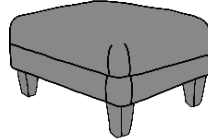

COSTA FOOTSTOOL

AVAILABLE WITH STORAGE - €150 EXTRA

INCHES	W 36	D 42	H 34	INCHES	W 28	D 22	H 15
CM	W 91	D 97	H 90	CM	W 72	D 56	H 40

BRONZE FABRIC	SILVER FABRIC	GOLD FABRIC	PLATINUM FABRIC
€900	€1,130	€1,355	€1,530

BRONZE FABRIC	SILVER FABRIC	GOLD FABRIC	PLATINUM FABRIC
€390	€415	€455	€505

ARM CAPS

BRONZE	SILVER	GOLD	PLATINUM
€55	€75	€90	€100

1092223

20 YEAR FRAME GUARANTEE

2 (17") COMPLIMENTARY FEATHER FILLED SCATTER CUSHIONS IN SAME FABRIC AS SOFA

MEDIUM SEAT DENSITY COMES AS STANDARD, A SOFT OR FIRM OPTION ALSO AVAILABLE UPON REQUEST

SOFA AS STANDARD COMES SELF PIPED

LEG OPTIONS: CHROME, LIGHT OR DARK FINISH

BACK CUSHIONS CAN BE RAISED OR REDUCED (ADDITIONAL COST)

LENGTH OF EACH PIECE CAN BE ALTERED TO SUIT YOUR SPACE (ADDITIONAL COST)

FEATHER QUILTED SEAT OPTION AVAILABLE (ADDITIONAL COST)

ALL SOFAS & CHAIRS ARE HANDCRAFTED IN OUR FACTORY IN EMO, CO LAOIS. SIZES MAY VARY BY 2-4CM DUE TO THE HANDCRAFTED NATURE OF CONSTRUCTION. PLEASE CHECK ACCESS TO YOUR ROOM TO ENSURE THE SOFA/CHAIR FITS WHEN BEING DELIVERED. PRICES MAY BE SUBJECT TO CHANGE