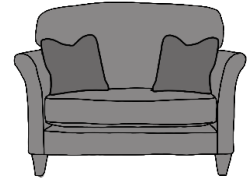

## FINLINE FURNITURE

057 8626219 LAOIS

01 4501122 DUBLIN

021 4360005 CORK

091 705669 GALWAY

info@finlinefurniture.ie

ELISHA 2 SEATER SOFA

ELIJAH 3 SEATER SOFA

ELISHA: STANDARD BACK  
ELIJAH: PILLOW BACK

3 SEATER SOFA

2 SEATER SOFA

LOVE SEAT SOFA

<b>INCHES</b>	W 86	D 38	H 35	<b>INCHES</b>	W 74	D 38	H 35	<b>INCHES</b>	W 48	D 38	H 35
<b>CM</b>	W 218	D 97	H 90	<b>CM</b>	W 187	D 97	H 90	<b>CM</b>	W 121	D 97	H 90