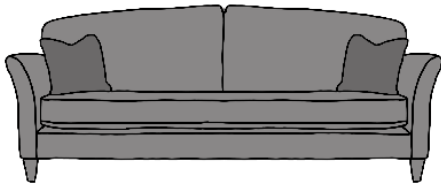

## FINLINE FURNITURE

057 8626219 LAOIS

01 4501122 DUBLIN

021 4360005 CORK

091 705669 GALWAY

info@finlinefurniture.ie

ELISHA 2 SEATER SOFA

ELIJAH 3 SEATER SOFA

ELISHA: STANDARD BACK  
ELIJAH: PILLOW BACK

3 SEATER SOFA

2 SEATER SOFA

LOVE SEAT SOFA

<b>INCHES</b>	W 86	D 38	H 35	<b>INCHES</b>	W 74	D 38	H 35	<b>INCHES</b>	W 48	D 38	H 35
<b>CM</b>	W 218	D 97	H 90	<b>CM</b>	W 187	D 97	H 90	<b>CM</b>	W 121	D 97	H 90