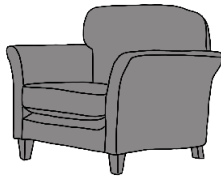

F | F

ELISHA & ELIJAH

FINLINE FURNITURE

057 8626219 LAOIS

01 4501122 DUBLIN

021 4360005 CORK

091 705669 GALWAY

info@finlinefurniture.ie

ELISHA: STANDARD BACK
ELIJAH: PILLOW BACK

INCHES	W 86	D 38	H 35	INCHES	W 74	D 38	H 35	INCHES	W 48	D 38	H 35
CM	W 218	D 97	H 90	CM	W 187	D 97	H 90	CM	W 121	D 97	H 90

BRONZE FABRIC	SILVER FABRIC	GOLD FABRIC	PLATINUM FABRIC
€1,570	€2,085	€2,350	€2,715

BRONZE FABRIC	SILVER FABRIC	GOLD FABRIC	PLATINUM FABRIC
€1,510	€1,930	€2,185	€2,555

BRONZE FABRIC	SILVER FABRIC	GOLD FABRIC	PLATINUM FABRIC
€1,330	€1,605	€1,805	€2,075

CHAIR

AVAILABLE WITH STORAGE - €150 EXTRA

INCHES	W 36	D 42	H 34	INCHES	W 28	D 22	H 15
CM	W 91	D 97	H 90	CM	W 72	D 56	H 40

BRONZE FABRIC	SILVER FABRIC	GOLD FABRIC	PLATINUM FABRIC
€900	€1,130	€1,355	€1,530

BRONZE FABRIC	SILVER FABRIC	GOLD FABRIC	PLATINUM FABRIC
€390	€415	€455	€505

ARM CAPS

BRONZE	SILVER	GOLD	PLATINUM
€55	€75	€90	€100

1092223

20 YEAR FRAME GUARANTEE

2 (17") COMPLIMENTARY FEATHER FILLED SCATTER CUSHIONS IN SAME FABRIC AS SOFA

MEDIUM SEAT DENSITY COMES AS STANDARD, A SOFT OR FIRM OPTION ALSO AVAILABLE UPON REQUEST

SOFA AS STANDARD COMES SELF PIPED

LEG OPTIONS: CHROME, LIGHT OR DARK FINISH

BACK CUSHIONS CAN BE RAISED OR REDUCED (ADDITIONAL COST)

LENGTH OF EACH PIECE CAN BE ALTERED TO SUIT YOUR SPACE (ADDITIONAL COST)

FEATHER QUILTED SEAT OPTION AVAILABLE (ADDITIONAL COST)

ALL SOFAS & CHAIRS ARE HANDCRAFTED IN OUR FACTORY IN EMO, CO LAOIS. SIZES MAY VARY BY 2-4CM DUE TO THE HANDCRAFTED NATURE OF CONSTRUCTION. PLEASE CHECK ACCESS TO YOUR ROOM TO ENSURE THE SOFA/CHAIR FITS WHEN BEING DELIVERED. PRICES MAY BE SUBJECT TO CHANGE