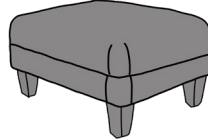

COSTA FOOTSTOOL

AVAILABLE WITH STORAGE - €150 EXTRA

INCHES	W 36	D 42	H 34	INCHES	W 28	D 22	H 15
CM	W 91	D 97	H 90	CM	W 72	D 56	H 40

BRONZE FABRIC	SILVER FABRIC	GOLD FABRIC	PLATINUM FABRIC
€900	€1,075	€1,230	€1,330

BRONZE FABRIC	SILVER FABRIC	GOLD FABRIC	PLATINUM FABRIC
€395	€410	€425	€475

ARM CAPS

BRONZE	SILVER	GOLD	PLATINUM
€55	€70	€80	€90

20 YEAR FRAME GUARANTEE

2 (17") COMPLIMENTARY FEATHER FILLED SCATTER CUSHIONS IN SAME FABRIC AS SOFA

MEDIUM SEAT DENSITY COMES AS STANDARD, A SOFT OR FIRM OPTION ALSO AVAILABLE UPON REQUEST

SOFA AS STANDARD COMES SELF PIPED

LEG OPTIONS: CHROME, LIGHT OR DARK FINISH

BACK CUSHIONS CAN BE RAISED OR REDUCED (ADDITIONAL COST)

LENGTH OF EACH PIECE CAN BE ALTERED TO SUIT YOUR SPACE (ADDITIONAL COST)

FEATHER QUILTED SEAT OPTION AVAILABLE (ADDITIONAL COST)

ALL SOFAS & CHAIRS ARE HANDCRAFTED IN OUR FACTORY IN EMO, CO LAOIS. SIZES MAY VARY BY 2-4CM DUE TO THE HANDCRAFTED NATURE OF CONSTRUCTION. PLEASE CHECK ACCESS TO YOUR ROOM TO ENSURE THE SOFA/CHAIR FITS WHEN BEING DELIVERED. PRICES MAY BE SUBJECT TO CHANGE