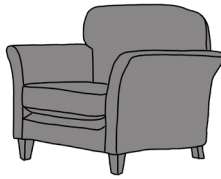

F | F

ELISHA & ELIJAH

FINLINE
FURNITURE

057 8626219 LAOIS

01 4501122 DUBLIN

021 4360005 CORK

091 705669 GALWAY

info@finlinefurniture.ie

ELISHA: STANDARD BACK
ELIJAH: PILLOW BACK

INCHES	W 86	D 38	H 35	INCHES	W 74	D 38	H 35	INCHES	W 48	D 38	H 35
CM	W 218	D 97	H 90	CM	W 187	D 97	H 90	CM	W 121	D 97	H 90

BRONZE FABRIC	SILVER FABRIC	GOLD FABRIC	PLATINUM FABRIC
€1,570	€1,985	€2,135	€2,360

BRONZE FABRIC	SILVER FABRIC	GOLD FABRIC	PLATINUM FABRIC
€1,510	€1,840	€1,985	€2,220

BRONZE FABRIC	SILVER FABRIC	GOLD FABRIC	PLATINUM FABRIC
€1,330	€1,530	€1,640	€1,805

CHAIR

AVAILABLE WITH STORAGE - €150 EXTRA

INCHES	W 36	D 42	H 34	INCHES	W 28	D 22	H 15
CM	W 91	D 97	H 90	CM	W 72	D 56	H 40

BRONZE FABRIC	SILVER FABRIC	GOLD FABRIC	PLATINUM FABRIC
€900	€1,075	€1,230	€1,330

BRONZE FABRIC	SILVER FABRIC	GOLD FABRIC	PLATINUM FABRIC
€395	€410	€425	€475

ARM CAPS

BRONZE	SILVER	GOLD	PLATINUM
€55	€70	€80	€90

20 YEAR FRAME GUARANTEE

2 (17") COMPLIMENTARY FEATHER FILLED SCATTER CUSHIONS IN SAME FABRIC AS SOFA

MEDIUM SEAT DENSITY COMES AS STANDARD, A SOFT OR FIRM OPTION ALSO AVAILABLE UPON REQUEST

SOFA AS STANDARD COMES SELF PIPED

LEG OPTIONS: CHROME, LIGHT OR DARK FINISH

BACK CUSHIONS CAN BE RAISED OR REDUCED (ADDITIONAL COST)

LENGTH OF EACH PIECE CAN BE ALTERED TO SUIT YOUR SPACE (ADDITIONAL COST)

FEATHER QUILTED SEAT OPTION AVAILABLE (ADDITIONAL COST)

ALL SOFAS & CHAIRS ARE HANDCRAFTED IN OUR FACTORY IN EMO, CO LAOIS. SIZES MAY VARY BY 2-4CM DUE TO THE HANDCRAFTED NATURE OF CONSTRUCTION. PLEASE CHECK ACCESS TO YOUR ROOM TO ENSURE THE SOFA/CHAIR FITS WHEN BEING DELIVERED. PRICES MAY BE SUBJECT TO CHANGE