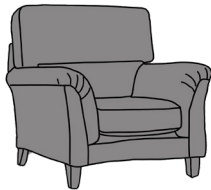

F|F

FINLINE
FURNITURE

CUMBRIA

057 8626219 LAOIS

01 4501122 DUBLIN

021 4360005 CORK

091 705669 GALWAY

info@finlinefurniture.ie

INCHES W 79 D 38 H 37 INCHES
CM W 201 D 96 H 94 CM

INCHES W 67 D 38 H 37 INCHES
CM W 170 D 96 H 94 CM

INCHES W 52 D 38 H 37
CM W 132 D 96 H 94

BRONZE FABRIC	SILVER FABRIC	GOLD FABRIC	PLATINUM FABRIC
€1,755	€2,195	€2,555	€3,130

BRONZE FABRIC	SILVER FABRIC	GOLD FABRIC	PLATINUM FABRIC
€1,690	€2,075	€2,345	€2,990

BRONZE FABRIC	SILVER FABRIC	GOLD FABRIC	PLATINUM FABRIC
€1,385	€1,545	€1,995	€2,525

CHAIR

AVAILABLE WITH STORAGE - €150 EXTRA

INCHES W 38 D 38 H 37 INCHES
CM W 98 D 96 H 94 CM

INCHES W 28 D 22 H 15
CM W 72 D 56 H 40

BRONZE FABRIC	SILVER FABRIC	GOLD FABRIC	PLATINUM FABRIC
€1,055	€1,335	€1,610	€1,920

BRONZE FABRIC	SILVER FABRIC	GOLD FABRIC	PLATINUM FABRIC
€390	€415	€455	€505

ARM CAPS/THROWS

BRONZE	SILVER	GOLD	PLATINUM
€55	€75	€90	€100

1092223

20 YEAR FRAME GUARANTEE

2 (17") COMPLIMENTARY FEATHER FILLED SCATTER CUSHIONS IN SAME FABRIC AS SOFA

MEDIUM SEAT DENSITY COMES AS STANDARD, A SOFT OR FIRM SEAT OPTION ALSO AVAILABLE UPON REQUEST

SOFA AS STANDARD COMES SELF PIPED

LEG OPTIONS: LIGHT OR DARK FINISH, WITH OR WITHOUT A CASTOR

BACK CUSHIONS CAN BE RAISED OR REDUCED (ADDITIONAL COST)

LENGTH OF EACH PIECE CAN BE ALTERED TO SUIT YOUR SPACE (ADDITIONAL COST)

FEATHER QUILTED SEAT OPTION AVAILABLE (ADDITIONAL COST)

ALL SOFAS & CHAIRS ARE HANDCRAFTED IN OUR FACTORY IN EMO, CO LAOIS. SIZES MAY VARY BY 2-4CM DUE TO THE HANDCRAFTED NATURE OF CONSTRUCTION. PLEASE CHECK ACCESS TO YOUR ROOM TO ENSURE THE SOFA/CHAIR FITS WHEN BEING DELIVERED. PRICES MAY BE SUBJECT TO CHANGE