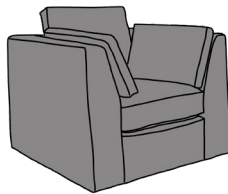

F|F

FINLINE
FURNITURE

COMO

COMO 3 SEATER SOFA

057 8626219 LAOIS
01 4501122 DUBLIN
021 4360005 CORK
091 705669 GALWAY

info@finlinefurniture.ie

3 SEATER SOFA

2 SEATER SOFA

LOVE SEAT SOFA

INCHES	W 95	D 37	H 36	INCHES	W 69	D 37	H 36	INCHES	W 61	D 37	H 36
CM	W 242	D 94	H 91	CM	W 176	D 94	H 91	CM	W 154	D 94	H 91

BRONZE FABRIC	SILVER FABRIC	GOLD FABRIC	PLATINUM FABRIC
€1,560	€1,840	€2,010	€2,360

BRONZE FABRIC	SILVER FABRIC	GOLD FABRIC	PLATINUM FABRIC
€1,280	€1,555	€1,675	€1,920

BRONZE FABRIC	SILVER FABRIC	GOLD FABRIC	PLATINUM FABRIC
€1,240	€1,480	€1,580	€1,830

CHAIR

SWIVEL OPTION AVAILABLE - €100 EXTRA

ARM CAPS/THROWS

BRONZE	SILVER	GOLD	PLATINUM
€55	€70	€80	€90

AVAILABLE AS A CORNER SOFA

20 YEAR FRAME GUARANTEE

2 (17") COMPLIMENTARY FEATHER FILLED SCATTER CUSHIONS & 2 SIDE BOLSTERS IN SAME FABRIC AS SOFA
MEDIUM SEAT DENSITY COMES AS STANDARD, A SOFT OR FIRM SEAT OPTION ALSO AVAILABLE UPON REQUEST
SOFA AS STANDARD COMES SELF SEAMED