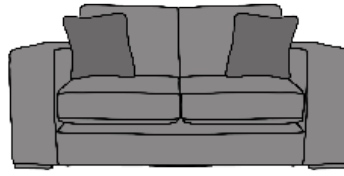

# COLORADO

057 8626219 LAOIS  
01 4501122 DUBLIN  
021 4360005 CORK  
091 705669 GALWAY

info@finlinefurniture.ie

COLORADO 3 SEATER SOFA

3 SEATER SOFA

2 SEATER SOFA

LOVE SEAT SOFA

INCHES	W 96	D 41	H 34	INCHES	W 71	D 41	H 34	INCHES	W 58	D 41	H 34
CM	W 243	D 105	H 86	CM	W 179	D 105	H 86	CM	W 147	D 105	H 86

BRONZE FABRIC	SILVER FABRIC	GOLD FABRIC	PLATINUM FABRIC
€1,630	€2,150	€2,320	€2,650

BRONZE FABRIC	SILVER FABRIC	GOLD FABRIC	PLATINUM FABRIC
€1,450	€1,830	€1,980	€2,195

BRONZE FABRIC	SILVER FABRIC	GOLD FABRIC	PLATINUM FABRIC
€1,385	€1,770	€1,885	€2,080

CHAIR

SWIVEL OPTION AVAILABLE - €100 EXTRA

INCHES	W 45	D 41	H 34	INCHES
CM	W 114	D 105	H 86	CM

COLORADO FOOTSTOOL

AVAILABLE WITH STORAGE . €150 EXTRA

INCHES	W 27	D 27	H 16	INCHES
CM	W 68	D 68	H 42	CM

COLORADO ISLAND

**MEDIUM SEAT DENSITY COMES AS STANDARD, A SOFT OR FIRM SEAT OPTION ALSO AVAILABLE UPON REQUEST**

**SOFA AS STANDARD COMES SELF SEAMED**

**LEG OPTIONS: CHROME, LIGHT OR DARK FINISH**

**BACK CUSHIONS CAN BE RAISED OR REDUCED (ADDITIONAL COST)**