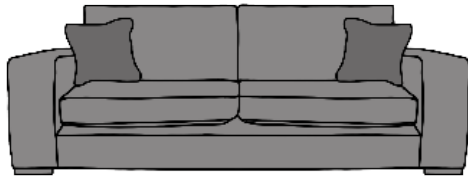

# F | F

FINLINE  
FURNITURE

# COLORADO

057 8626219 LAOIS  
01 4501122 DUBLIN  
021 4360005 CORK  
091 705669 GALWAY

info@finlinefurniture.ie

COLORADO 3 SEATER SOFA

3 SEATER SOFA

2 SEATER SOFA

LOVE SEAT SOFA

INCHES	W 96	D 41	H 34	INCHES	W 71	D 41	H 34	INCHES	W 58	D 41	H 34
CM	W 243	D 105	H 86	CM	W 179	D 105	H 86	CM	W 147	D 105	H 86