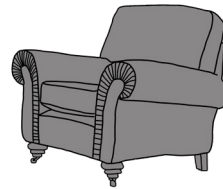

CAPELLA 3 SEATER SOFA

GRAND SOFA

INCHES W 97 D 39 H 38
CM W 246 D 100 H 98

3 SEATER SOFA

INCHES W 87 D 39 H 38
CM W 221 D 100 H 98

2 SEATER SOFA

INCHES W 75 D 39 H 38
CM W 190 D 100 H 98

BRONZE FABRIC	SILVER FABRIC	GOLD FABRIC	PLATINUM FABRIC
€2,255	€2,560	€2,970	€3,280

BRONZE FABRIC	SILVER FABRIC	GOLD FABRIC	PLATINUM FABRIC
€1,960	€2,230	€2,585	€2,850

BRONZE FABRIC	SILVER FABRIC	GOLD FABRIC	PLATINUM FABRIC
€1,840	€2,070	€2,405	€2,725

LOVE SEAT SOFA

INCHES W 58 D 39 H 38
CM W 148 D 100 H 98

CHAIR

INCHES W 41 D 37 H 38
CM W 104 D 94 H 98

COSTA FOOTSTOOL

AVAILABLE WITH STORAGE - €150 EXTRA

INCHES W 28 D 22 H 15
CM W 72 D 56 H 40

BRONZE FABRIC	SILVER FABRIC	GOLD FABRIC	PLATINUM FABRIC
€1,580	€1,755	€2,120	€2,220