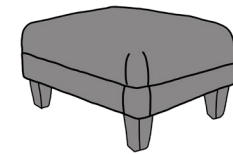

CAPELLA 3 SEATER SOFA

GRAND SOFA

INCHES W 97 D 39 H 38
CM W 246 D 100 H 98

3 SEATER SOFA

INCHES W 87 D 39 H 38
CM W 221 D 100 H 98

2 SEATER SOFA

INCHES W 75 D 39 H 38
CM W 190 D 100 H 98

BRONZE FABRIC	SILVER FABRIC	GOLD FABRIC	PLATINUM FABRIC
€2,255	€2,560	€2,970	€3,280

BRONZE FABRIC	SILVER FABRIC	GOLD FABRIC	PLATINUM FABRIC
€1,960	€2,230	€2,585	€2,850

BRONZE FABRIC	SILVER FABRIC	GOLD FABRIC	PLATINUM FABRIC
€1,840	€2,070	€2,405	€2,725

LOVE SEAT SOFA

INCHES W 58 D 39 H 38
CM W 148 D 100 H 98

CHAIR

INCHES W 41 D 37 H 38
CM W 104 D 94 H 98

COSTA FOOTSTOOL

AVAILABLE WITH STORAGE - €150 EXTRA

INCHES W 28 D 22 H 15
CM W 72 D 56 H 40

BRONZE FABRIC	SILVER FABRIC	GOLD FABRIC	PLATINUM FABRIC
€1,580	€1,755	€2,120	€2,220