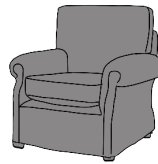

CHAIR

SWIVEL OPTION AVAILABLE - €100 EXTRA