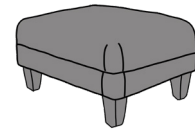

ASCOT 3 SEATER SOFA

GRAND SOFA

INCHES W 86 D 38 H 37 INCHES  
CM W 218 D 96 H 94 CM

3 SEATER SOFA

INCHES W 76 D 38 H 37 INCHES  
CM W 188 D 96 H 94 CM

2 SEATER SOFA

INCHES W 64 D 38 H 37  
CM W 159 D 96 H 94

BRONZE FABRIC	SILVER FABRIC	GOLD FABRIC	PLATINUM FABRIC
€1,670	€2,025	€2,260	€2,605

BRONZE FABRIC	SILVER FABRIC	GOLD FABRIC	PLATINUM FABRIC
€1,455	€1,765	€1,965	€2,265

BRONZE FABRIC	SILVER FABRIC	GOLD FABRIC	PLATINUM FABRIC
€1,360	€1,640	€1,810	€2,155

LOVE SEAT SOFA

INCHES W 53 D 38 H 37 INCHES  
CM W 135 D 96 H 94 CM

CHAIR

INCHES W 37 D 43 H 39 INCHES  
CM W 93 D 109 H 100 CM

COSTA FOOTSTOOL

AVAILABLE WITH STORAGE - €150 EXTRA

INCHES W 28 D 22 H 15 INCHES  
CM W 72 D 56 H 40