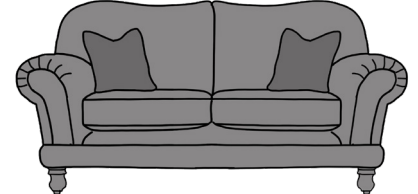

F|F

FINLINE FURNITURE

ALEXANDRA

057 8626219 LAOIS
01 4501122 DUBLIN
021 4360005 CORK
091 705669 GALWAY

info@finlinefurniture.ie

ALEXANDRA 3 SEATER SOFA

ALEXANDRA CHAIR

GRAND SOFA

3 SEATER SOFA

2 SEATER SOFA

INCHES	W 95	D 43	H 39	INCHES	W 85	D 43	H 39	INCHES	W 75	D 43	H 39
CM	W 242	D 109	H 100	CM	W 217	D 109	H 100	CM	W 191	D 109	H 100

BRONZE FABRIC	SILVER FABRIC	GOLD FABRIC	PLATINUM FABRIC
€2,260	€2,675	€3,050	€3,185