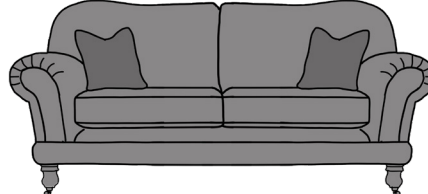

F|F

FINLINE FURNITURE

ALEXANDRA

057 8626219 LAOIS
01 4501122 DUBLIN
021 4360005 CORK
091 705669 GALWAY

info@finlinefurniture.ie

ALEXANDRA 3 SEATER SOFA

ALEXANDRA CHAIR

GRAND SOFA

3 SEATER SOFA

2 SEATER SOFA

INCHES	W 95	D 43	H 39	INCHES	W 85	D 43	H 39	INCHES	W 75	D 43	H 39
CM	W 242	D 109	H 100	CM	W 217	D 109	H 100	CM	W 191	D 109	H 100

BRONZE FABRIC	SILVER FABRIC	GOLD FABRIC	PLATINUM FABRIC
€2,260	€2,675	€3,050	€3,185