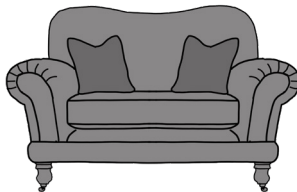

F|F

FINLINE FURNITURE

ALEXANDRA

057 8626219 LAOIS
01 4501122 DUBLIN
021 4360005 CORK
091 705669 GALWAY

info@finlinefurniture.ie

ALEXANDRA 3 SEATER SOFA

ALEXANDRA CHAIR

GRAND SOFA

3 SEATER SOFA

2 SEATER SOFA

INCHES	W 95	D 43	H 39	INCHES	W 85	D 43	H 39	INCHES	W 75	D 43	H 39
CM	W 242	D 109	H 100	CM	W 217	D 109	H 100	CM	W 191	D 109	H 100

BRONZE FABRIC	SILVER FABRIC	GOLD FABRIC	PLATINUM FABRIC
€2,260	€2,675	€3,050	€3,185

BRONZE FABRIC	SILVER FABRIC	GOLD FABRIC	PLATINUM FABRIC
€1,965	€2,325	€2,650	€2,855

BRONZE FABRIC	SILVER FABRIC	GOLD FABRIC	PLATINUM FABRIC
€1,840	€2,155	€2,475	€2,735

LOVE SEAT SOFA

CHAIR

COSTA FOOTSTOOL