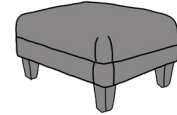

3 SEATER SOFA

2 SEATER SOFA

INCHES	W 95	D 43	H 39	INCHES	W 85	D 43	H 39	INCHES	W 75	D 43	H 39
CM	W 242	D 109	H 100	CM	W 217	D 109	H 100	CM	W 191	D 109	H 100

BRONZE FABRIC	SILVER FABRIC	GOLD FABRIC	PLATINUM FABRIC
€2,260	€2,675	€3,050	€3,185

BRONZE FABRIC	SILVER FABRIC	GOLD FABRIC	PLATINUM FABRIC
€1,965	€2,325	€2,650	€2,855

BRONZE FABRIC	SILVER FABRIC	GOLD FABRIC	PLATINUM FABRIC
€1,840	€2,155	€2,475	€2,735

LOVE SEAT SOFA

CHAIR

COSTA FOOTSTOOL

AVAILABLE WITH STORAGE - €150 EXTRA

INCHES	W 59	D 43	H 39	INCHES	W 39	D 43	H 39	INCHES	W 28	D 22	H 15
CM	W 150	D 109	H 100	CM	W 100	D 109	H 100	CM	W 72	D 56	H 40

BRONZE FABRIC	SILVER FABRIC	GOLD FABRIC	PLATINUM FABRIC
€1,580	€1,755	€2,115	€2,220