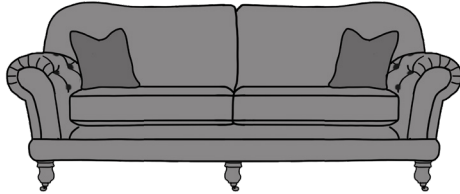

F|F

FINLINE FURNITURE

ALEXANDRA

057 8626219 LAOIS
01 4501122 DUBLIN
021 4360005 CORK
091 705669 GALWAY

info@finlinefurniture.ie

ALEXANDRA 3 SEATER SOFA

ALEXANDRA CHAIR

GRAND SOFA

3 SEATER SOFA

2 SEATER SOFA

INCHES	W 95	D 43	H 39	INCHES	W 85	D 43	H 39	INCHES	W 75	D 43	H 39
CM	W 242	D 109	H 100	CM	W 217	D 109	H 100	CM	W 191	D 109	H 100

BRONZE FABRIC	SILVER FABRIC	GOLD FABRIC	PLATINUM FABRIC
€2,260	€2,675	€3,050	€3,185