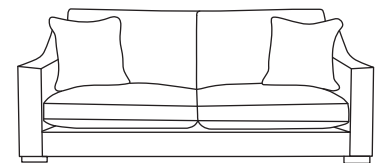

FINLINE

FURNITURE

HUDSON

Grand Sofa
CM W279 D100 H85

Bronze	Silver	Gold	Platinum
€1,970	€2,595	€2,795	€3,075

Three Seater Sofa
CM W216 D100 H85

Bronze	Silver	Gold	Platinum
€1,710	€2,250	€2,430	€2,775

Two Seater Sofa
CM W152 D100 H85

Bronze	Silver	Gold	Platinum
€1,520	€1,915	€2,075	€2,310

Love Seat
CM W121 D100 H85

Bronze	Silver	Gold	Platinum
€1,450	€1,850	€1,980	€2,185

Armchair**
CM W76 D93 H85

Bronze	Silver	Gold	Platinum
€1,100	€1,385	€1,560	€1,655

Our sofas and chairs carry a 20-year frame guarantee. You choose your preferred fabric, leg and finish. "Medium" seat density is standard across the range. Soft and firm seat options are available also. A feather-quilted seat option is available at an additional cost. A high back option is available on most models, as are armcaps and throws and come at an additional cost. *The footstool and island in this model have the option of storage at additional cost of €150. ** Swivel chair option is available on this model at additional cost of €100. Complimentary scatter cushions come as per sketches shown. All pieces are handmade and sizes may vary by approximately 2-4cm. Ensure access to your room is confirmed for seamless delivery. Pricing subject to change.