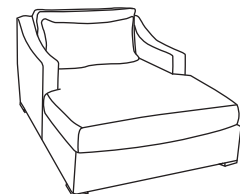

Bronze	Silver	Gold	Platinum
€1,520	€1,915	€2,075	€2,310

Love Seat
CM W121 D100 H85

Bronze	Silver	Gold	Platinum
€1,450	€1,850	€1,980	€2,185

Armchair**
CM W76 D93 H85

Bronze	Silver	Gold	Platinum
€1,100	€1,385	€1,560	€1,655

Day Chair
CM W108 D163 H85

Bronze	Silver	Gold	Platinum
€1,535	€2,035	€2,265	€2,505

Footstool*
CM W80 D62 H43

Bronze	Silver	Gold	Platinum
€375	€440	€490	€570

Island*
CM W111 D66 H43

Bronze	Silver	Gold	Platinum
€460	€630	€785	€885

Our sofas and chairs carry a 20-year frame guarantee. You choose your preferred fabric, leg and finish. "Medium" seat density is standard across the range. Soft and firm seat options are available also. A feather-quilted seat option is available at an additional cost. A high back option is available on most models, as are armcaps and throws and come at an additional cost. *The footstool and island in this model have the option of storage at additional cost of €150. ** Swivel chair option is available on this model at additional cost of €100. Complimentary scatter cushions come as per sketches shown. All pieces are handmade and sizes may vary by approximately 2-4cm. Ensure access to your room is confirmed for seamless delivery. Pricing subject to change.