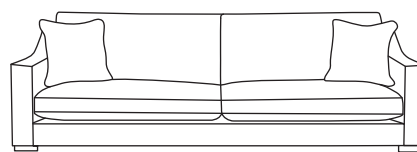

FINLINE

FURNITURE

HUDSON

Grand Sofa
CM W279 D100 H85

Bronze	Silver	Gold	Platinum
€1,970	€2,595	€2,795	€3,075

Three Seater Sofa
CM W216 D100 H85

Bronze	Silver	Gold	Platinum
€1,710	€2,250	€2,430	€2,775

Two Seater Sofa
CM W152 D100 H85

Bronze	Silver	Gold	Platinum
€1,520	€1,915	€2,075	€2,310

Love Seat
CM W121 D100 H85

Bronze	Silver	Gold	Platinum
€1,450	€1,850	€1,980	€2,185

Armchair**
CM W76 D93 H85

Bronze	Silver	Gold	Platinum
€1,100	€1,385	€1,560	€1,655

Our sofas and chairs carry a 20-year frame guarantee. You choose your preferred fabric, leg and finish. "Medium" seat density is standard across the range. Soft and firm seat options are available also. A feather-quilted seat option is available at an additional cost. A high back option is available on most models, as are armcaps and throws and come at an additional cost. *The footstool and island in this model have the option of storage at additional cost of €150. ** Swivel chair option is available on this model at additional cost of €100. Complimentary scatter cushions come as per sketches shown. All pieces are handmade and sizes may vary by approximately 2-4cm. Ensure access to your room is confirmed for seamless delivery. Pricing subject to change.