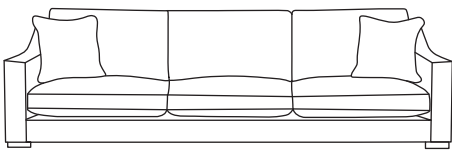

FINLINE

FURNITURE

HUDSON

Grand Sofa
CM W279 D100 H85

Bronze	Silver	Gold	Platinum
€1,970	€2,595	€2,795	€3,075

Three Seater Sofa
CM W216 D100 H85

Bronze	Silver	Gold	Platinum
€1,710	€2,250	€2,430	€2,775

Two Seater Sofa
CM W152 D100 H85

Bronze	Silver	Gold	Platinum
€1,520	€1,915	€2,075	€2,310

Love Seat
CM W121 D100 H85

Bronze	Silver	Gold	Platinum
€1,450	€1,850	€1,980	€2,185

Armchair**
CM W76 D93 H85

Bronze	Silver	Gold	Platinum
€1,100	€1,385	€1,560	€1,655

Our sofas and chairs carry a 20-year frame guarantee. You choose your preferred fabric, leg and finish. "Medium" seat density is standard across the range. Soft and firm seat options are available also. A feather-quilted seat option is available at an additional cost. A high back option is available on most models, as are armcaps and throws and come at an additional cost. *The footstool and island in this model have the option of storage at additional cost of €150. ** Swivel chair option is available on this model at additional cost of €100. Complimentary scatter cushions come as per sketches shown. All pieces are handmade and sizes may vary by approximately 2-4cm. Ensure access to your room is confirmed for seamless delivery. Pricing subject to change.