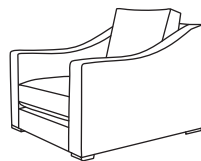

Bronze	Silver	Gold	Platinum
€1,520	€1,915	€2,075	€2,310

Love Seat
CM W121 D100 H85

Bronze	Silver	Gold	Platinum
€1,450	€1,850	€1,980	€2,185

Armchair**
CM W76 D93 H85

Bronze	Silver	Gold	Platinum
€1,100	€1,385	€1,560	€1,655

Our sofas and chairs carry a 20-year frame guarantee. You choose your preferred fabric, leg and finish. "Medium" seat density is standard across the range. Soft and firm seat options are available also. A feather-quilted seat option is available at an additional cost. A high back option is available on most models, as are armcaps and throws and come at an additional cost. *The footstool and island in this model have the option of storage at additional cost of €150. ** Swivel chair option is available on this model at additional cost of €100. Complimentary scatter cushions come as per sketches shown. All pieces are handmade and sizes may vary by approximately 2-4cm. Ensure access to your room is confirmed for seamless delivery. Pricing subject to change.