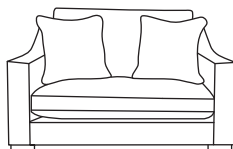

FINLINE

FURNITURE

HUDSON

Grand Sofa
CM W279 D100 H85

Bronze	Silver	Gold	Platinum
€1,970	€2,595	€2,795	€3,075

Three Seater Sofa
CM W216 D100 H85

Bronze	Silver	Gold	Platinum
€1,710	€2,250	€2,430	€2,775

Two Seater Sofa
CM W152 D100 H85

Bronze	Silver	Gold	Platinum
€1,520	€1,915	€2,075	€2,310

Love Seat
CM W121 D100 H85

Bronze	Silver	Gold	Platinum
€1,450	€1,850	€1,980	€2,185

Armchair**
CM W76 D93 H85

Bronze	Silver	Gold	Platinum
€1,100	€1,385	€1,560	€1,655

Our sofas and chairs carry a 20-year frame guarantee. You choose your preferred fabric, leg and finish. "Medium" seat density is standard across the range. Soft and firm seat options are available also. A feather-quilted seat option is available at an additional cost. A high back option is available on most models, as are armcaps and throws and come at an additional cost. *The footstool and island in this model have the option of storage at additional cost of €150. ** Swivel chair option is available on this model at additional cost of €100. Complimentary scatter cushions come as per sketches shown. All pieces are handmade and sizes may vary by approximately 2-4cm. Ensure access to your room is confirmed for seamless delivery. Pricing subject to change.